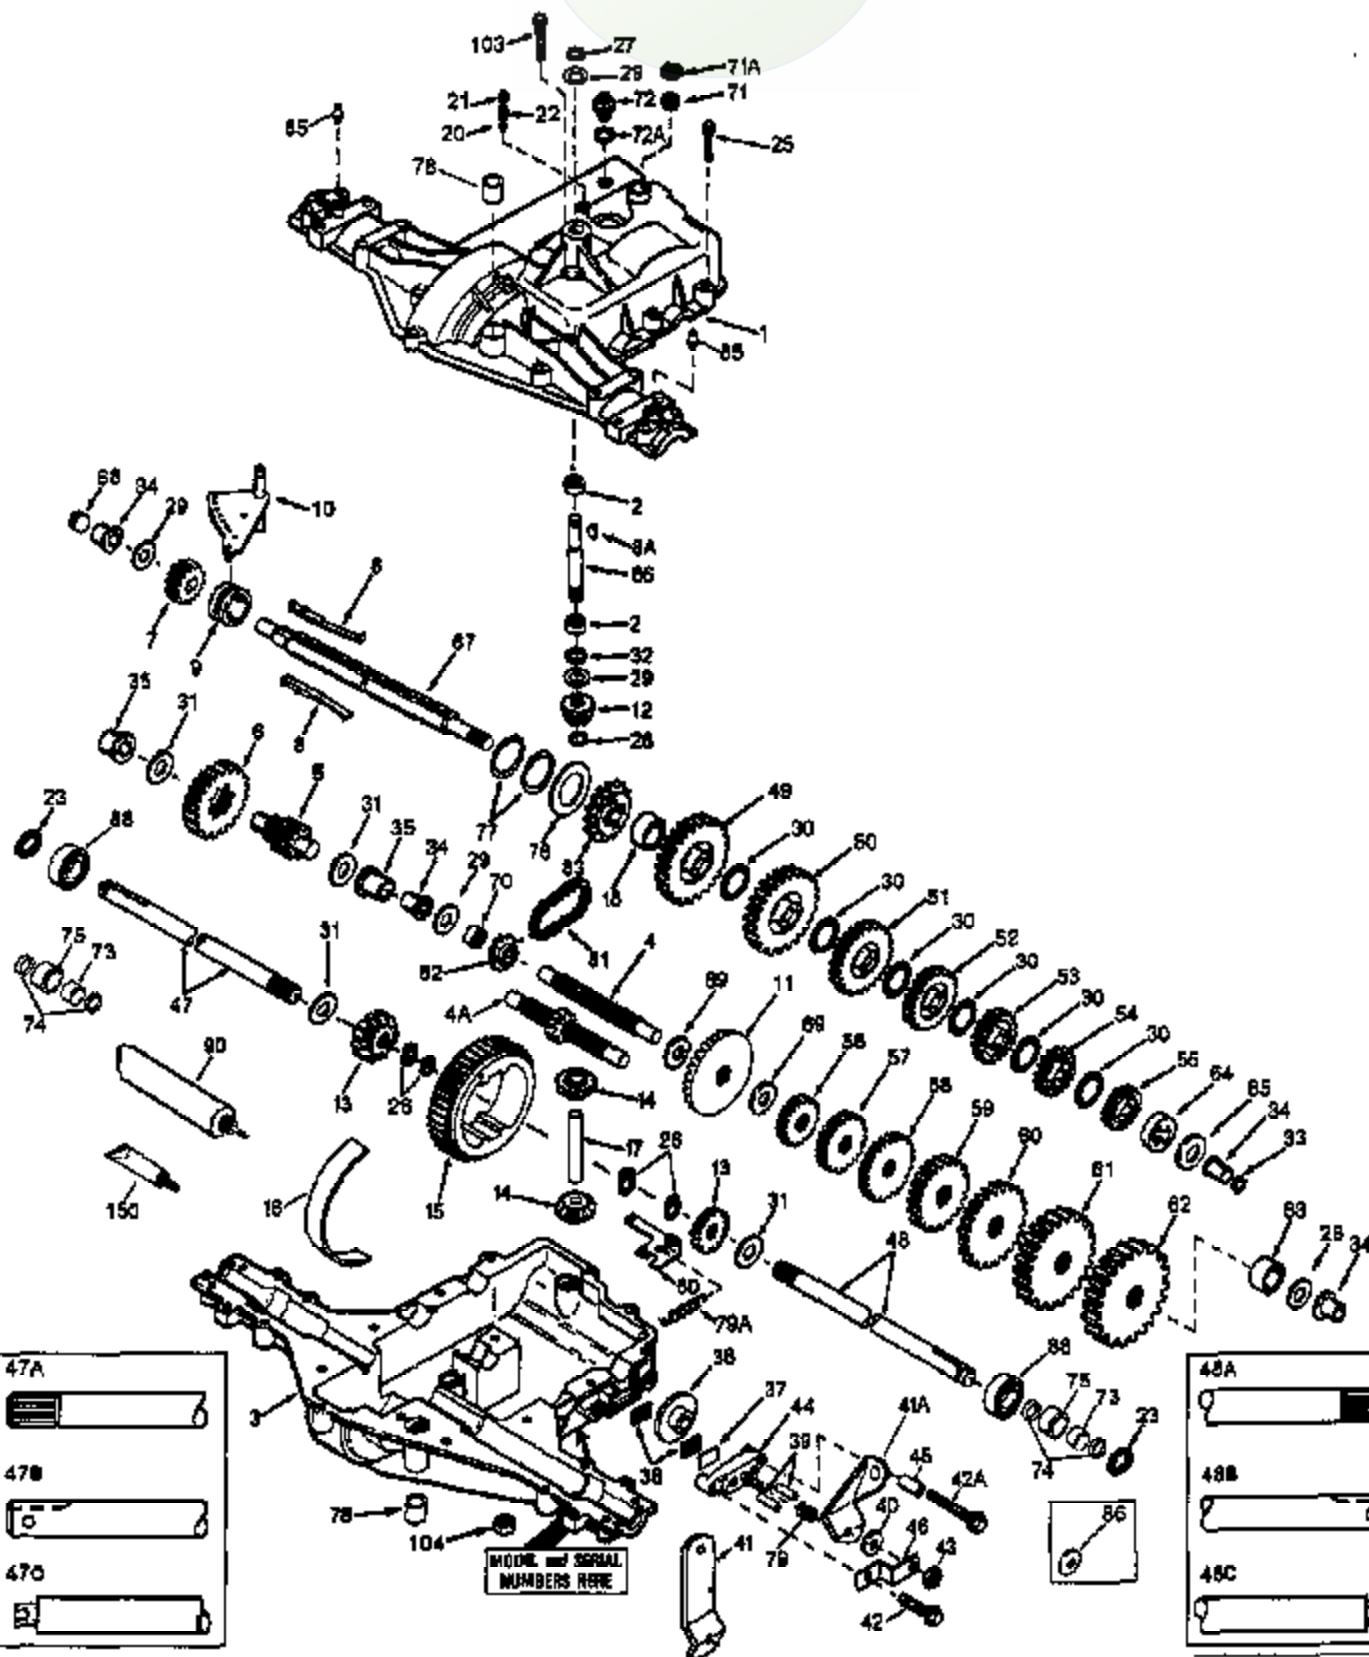

ILLUSTRATION SHOWS TYPICAL PARTS ONLY. ORDER BY PART NUMBER. PARTS NOT LISTED ARE SUPPLIED BY OEM.

- 47A
- 47B
- 47C

MODEL and SERIAL NUMBERS HERE

- 48A
- 48B
- 48C

Ref #	Part Number	Qty	Description
1	772108A	1	Transaxle Cover
2	780086A	2	Needle Bearing
3	770102A	1	Transaxle Case
4	776260A	1	Countershaft
5	776219A	1	Output Shaft & Pinion
6	778139	1	Output Gear (35 teeth)
7	778136	1	Spur Gear (15 teeth-steel)
8	792136A	2	Shift Key
9	784352	1	Shift Collar
10	784362	1	Shift Rod & Fork
11	778229	1	Bevel Gear (42 teeth)
12	778113A	1	Input Bevel Pinion
13	778221	2	Bevel Gear (16 teeth)
14	778068	2	Differential Pinion
15	778260	1	Ring Gear
17	786139	1	Drive Pin
18	786102	1	Spacer
20	792077A	1	Steel Ball, 5/16" dia.
21	792078	1	Set Screw, 3/8-16 x 3/8"
22	792079	1	Spring
23	788061	2	Seal Ring
25	792073A	17	Screw, 1/4-20 x 1-1/4"
26	792125	4	Retaining Ring (pkg. of 2)
27	792035	1	Retaining Ring
28	788040	1	Retaining Ring
29	780072	5	Washer
30	780108	4	Washer
31	780001	4	Washer
32	792001	1	"O" Ring
33	788051A	1	Square Cut Ring
34	780105A	4	Flanged Bushing
35	780118A	2	Flanged Bushing
36	790003	1	Brake Disk
37	790007	1	Brake Pad Plate
38	799021	2	Brake Pad (pkg of 2)
39	786026	2	Dowel Pin
40	792076A	1	Washer
41	790035	1	Brake Lever
42	792073A	2	Screw, 1/4-20 x 1-1/4"
43	792075	1	Locknut, 5/16-24
44	790025	1	Brake Pad Holder
46	786086	1	Brake Lever Bracket
47	774646	1	Axle (11" long)
48	774909	1	Axle (15-9/16" long)
49	778183	1	Spur Gear (35 teeth)
50	778124A	1	Spur Gear (30 teeth)
51	778123A	1	Spur Gear (25 teeth)
52	778122A	1	Spur Gear (22 teeth)
53	778121A	1	Spur Gear (20 teeth)
56	778193	1	Spur Gear (15 teeth-steel)
57	778126A	1	Spur Gear (20 teeth)
58	778127A	1	Spur Gear (25 teeth)
59	778128A	1	Spur Gear (28 teeth)
60	778129A	1	Spur Gear (30 teeth)
63	786071	1	Countershaft Spacer (1-1/8" x 3/8")
64	786072	1	Output Shaft Spacer (1-3/8" x 3/8")